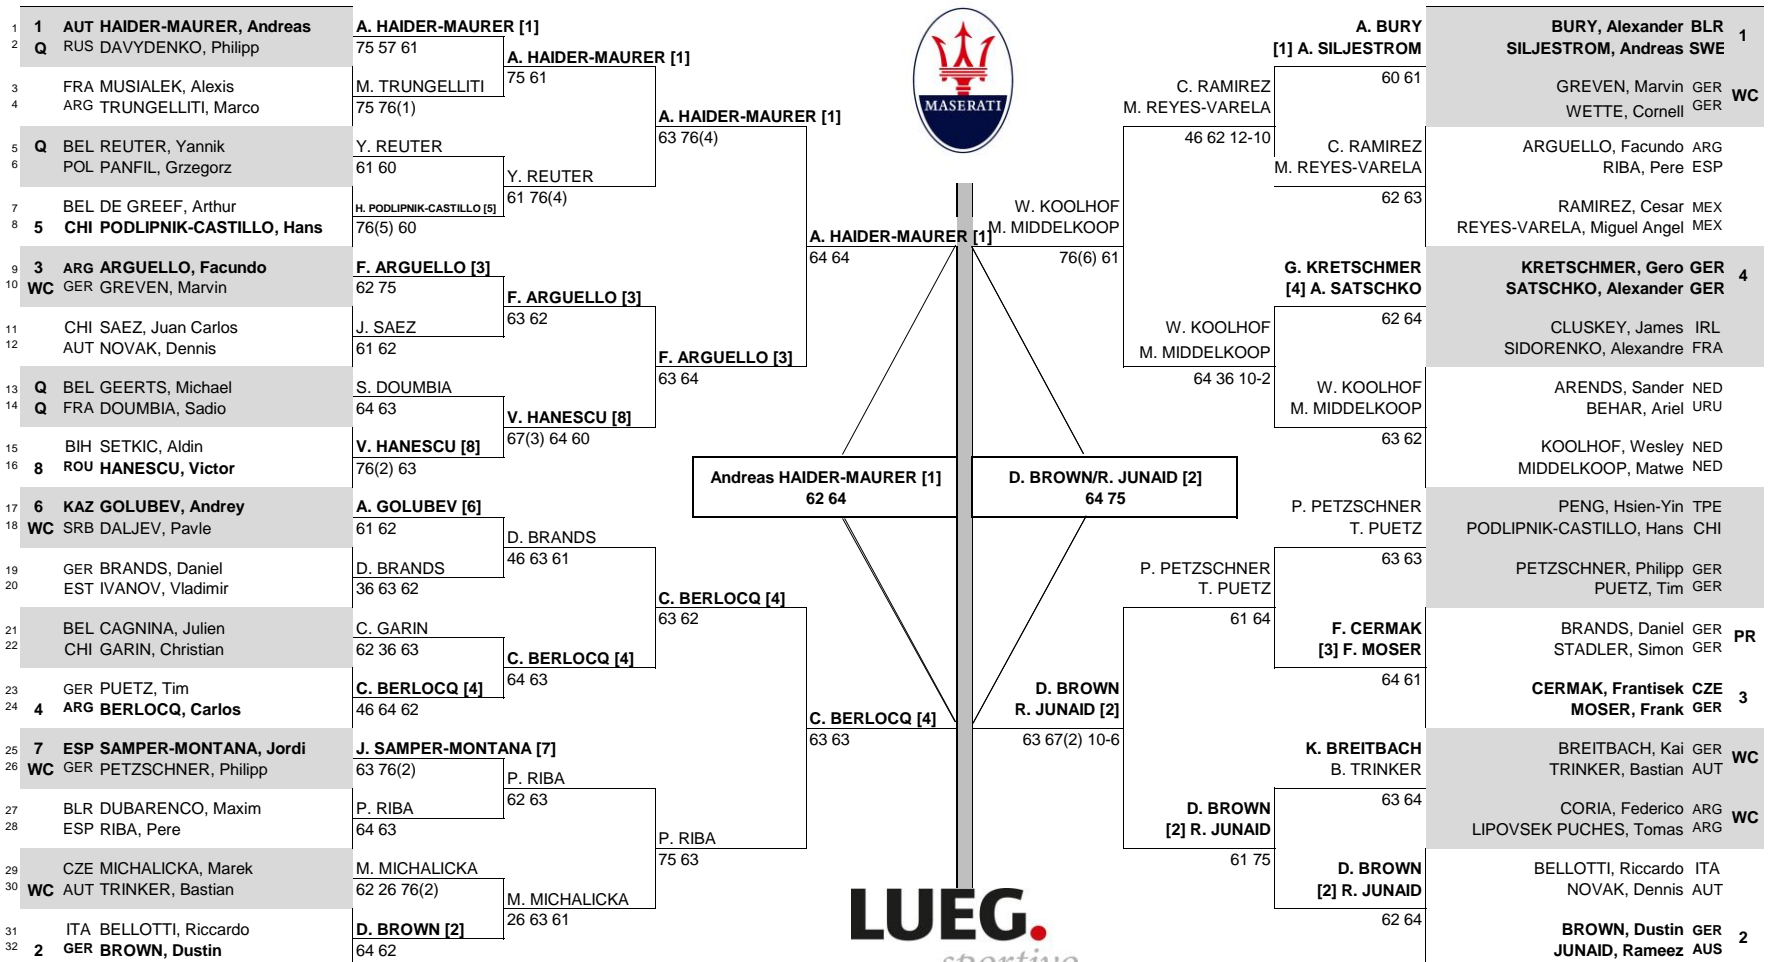

Maserati Challenger by Cittadino

CITY, COUNTRY
Meerbusch, Germany

TOURNAMENT DATES
17-23 August 2015

SURFACE
Red Clay

TOTAL FINANCIAL COMMITMENT
€ 42,500

STATUS	NAT	MAIN DRAW SINGLES	MAIN DRAW DOUBLES	NAT.	STATUS
--------	-----	-------------------	-------------------	------	--------

ATP, Inc. © Copyright 2014

RANK	PRIZE MONEY	POINTS	LUCKY LOSERS	RETIREMENTS/WALKOVERS	SEEDED TEAMS	RANK	PRIZE MONEY (PER TEAM)		POINTS	ALTERNATES	RETIREMENTS/W.O.
							WINNER	FINALIST			
1	€ 6,150	80			1 BURY, Alexander / SILJESTROM, Andreas	156	€ 2,650	80			
2	€ 3,600	48			2 BROWN, Dustin / JUNAID, Rameez	157	€ 1,500	48			
3	€ 2,130	29			3 CERMAK, Frantisek / MOSER, Frank	178	€ 920	29			
4	€ 1,245	15	WITHDRAWALS		4 KRETSCHMER, Gero / SATSCHKO, Alexander	186	€ 540	15	WITHDRAWALS		
5	€ 730	7					€ 310	0			
6	€ 440	0									